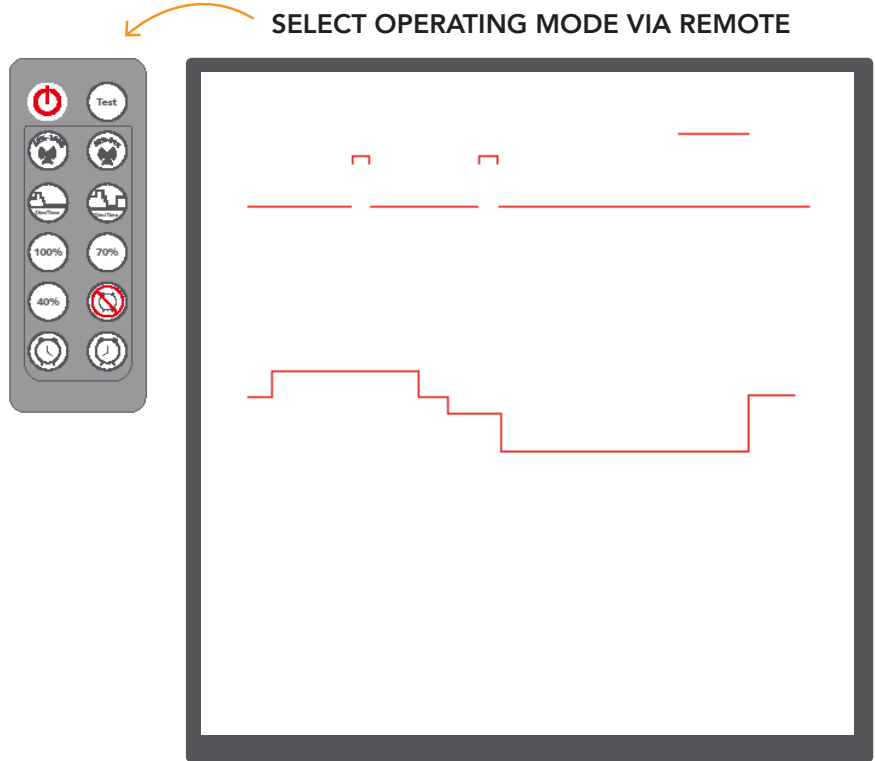

ADDITIONAL BRACKETS MUST BE PURCHASED SEPARATELY.

ADDITIONAL BRACKETS & ACCESSORIES

REMPHOS PART #	DESCRIPTION
RP-SAL-BKT-8W-RP-G1	Round pole bracket for 8W
RP-SAL-BKT-8W-SP-G1	Square pole bracket for 8W
RP-SAL-BKT-8W-TN-G1	Trunnion bracket for 8W
RP-SAL-BKT-30W-RP-G1	Round pole bracket for 30W
RP-SAL-BKT-30W-SP-G1	Square pole bracket for 30W
RP-SAL-BKT-30W-TN-G1	Trunnion bracket for 30W
RP-SAL-REMOTE-G1	RP-SAL-REMOTE-G1 (remote is included standard with each fixture ordered)
RP-SAL-BIRDGUARD	Stops birds from perching, landing or roosting on the fixture

ADJUSTABLE SLIP-FITTER BRACKET (SF)
(included w/quick ship models)

ROUND POLE BRACKET (RP)

SQUARE POLE BRACKET (SP)

TRUNNION BRACKET (TN)

BIRD GUARD

BRACKET GUIDE

ITEM	FIXED ARM MOUNTING	SLIP FITTER MOUNTING	U-TRUNNION MOUNTING	SQUARE-HOOP MOUNTING	ROUND -HOOP MOUNTING
8W SOLAR STREETLIGHT	 1.77" - 2.63"	 1.77" - 2.63"	 1. WALL MOUNTED 2.SQUARE POLE ABOVE 3.94"	 1. ROUND POLE: 1.96" - 3.54" 2.SQUARE POLE: 1.96" - 3.54"	 1. ROUND POLE: 1.96" - 4.33"
30W SOLAR STREETLIGHT			 1. WALL MOUNTED 2.SQUARE POLE ABOVE 4.72"	 1. ROUND POLE: 2.36" - 3.94" 2.SQUARE POLE: 1.97" - 3.94"	 1. ROUND POLE: 1.96" - 4.72"

*NOTE - BRACKETS ARE ADJUSTABLE TO FIT ON POLES WITHIN THE DIMENSIONS SHOWN ABOVE
EX. FIXED ARM BRACKET CAN FIT ON A POLE BETWEEN 1.77"- 2.36"

solera-solar.com • 847.380.3540

SEE INSTRUCTION MANUAL FOR MORE DETAILS ON THE AVAILABLE PROGRAMS