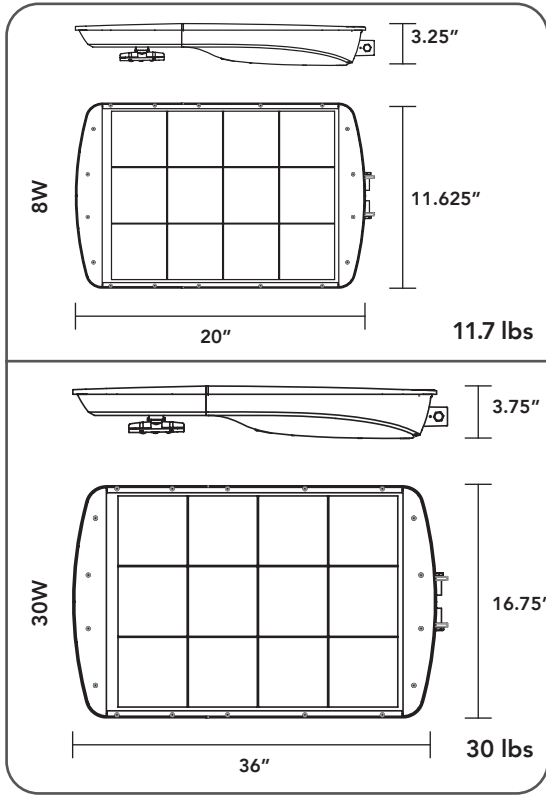

ADDITIONAL BRACKETS MUST BE PURCHASED SEPARATELY.

ADDITIONAL BRACKETS & ACCESSORIES

REMPHOS PART #	DESCRIPTION
RP-SAL-BKT-8W-RP-G1	Round pole bracket for 8W
RP-SAL-BKT-8W-SP-G1	Square pole bracket for 8W
RP-SAL-BKT-8W-TN-G1	Trunnion bracket for 8W
RP-SAL-BKT-30W-RP-G1	Round pole bracket for 30W
RP-SAL-BKT-30W-SP-G1	Square pole bracket for 30W
RP-SAL-BKT-30W-TN-G1	Trunnion bracket for 30W
RP-SAL-REMOTE-G1	RP-SAL-REMOTE-G1 (remote is included standard with each fixture ordered)
RP-SAL-BIRDGUARD	Stops birds from perching, landing or roosting on the fixture

ADJUSTABLE SLIP-FITTER BRACKET (SF)
(included w/quick ship models)

ROUND POLE BRACKET (RP)

SQUARE POLE BRACKET (SP)

TRUNNION BRACKET (TN)

BIRD GUARD

BRACKET GUIDE

ITEM	FIXED ARM MOUNTING	SLIP FITTER MOUNTING	U-TRUNNION MOUNTING	SQUARE-HOOP MOUNTING	ROUND -HOOP MOUNTING
8W SOLAR STREETLIGHT	 1.77" - 2.63"	 1.77" - 2.63"	 1. WALL MOUNTED 2.SQUARE POLE ABOVE 3.94"	 1. ROUND POLE: 1.96" - 3.54" 2.SQUARE POLE: 1.96" - 3.54"	 1. ROUND POLE: 1.96" - 4.33"
30W SOLAR STREETLIGHT			 1. WALL MOUNTED 2.SQUARE POLE ABOVE 4.72"	 1. ROUND POLE: 2.36" - 3.94" 2.SQUARE POLE: 1.97" - 3.94"	 1. ROUND POLE: 1.96" - 4.72"

*NOTE - BRACKETS ARE ADJUSTABLE TO FIT ON POLES WITHIN THE DIMENSIONS SHOWN ABOVE
EX. FIXED ARM BRACKET CAN FIT ON A POLE BETWEEN 1.77"- 2.36"

solera-solar.com • 847.380.3540

SEE INSTRUCTION MANUAL FOR MORE DETAILS ON THE AVAILABLE PROGRAMS