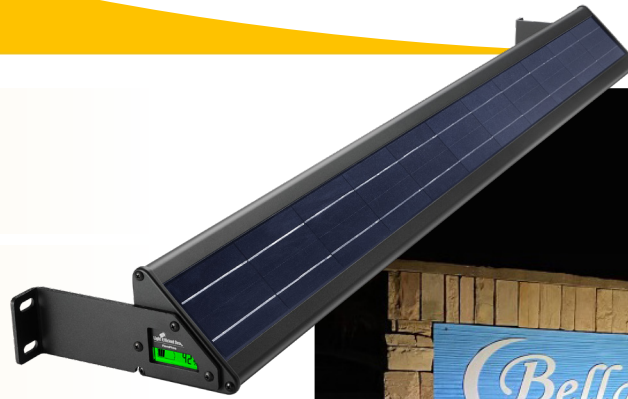

## Product and Location

Solera Solar Off-Grid Display  
Light RP-SDL-20W-40K-BK-G1

Bella Luna HOA – Cocoa Beach, FL

## Solution

An off-grid solar display light was mounted at the base of the sign with the LED light engine angled up onto the surface. The solar panel is positioned to capture maximum sun throughout the day.

## Results

Amazing light output from a completely off-grid solar light will provide years of cost-free illumination to help enrich the entrance sign and surrounding landscaping. The area is now safer and more welcoming.