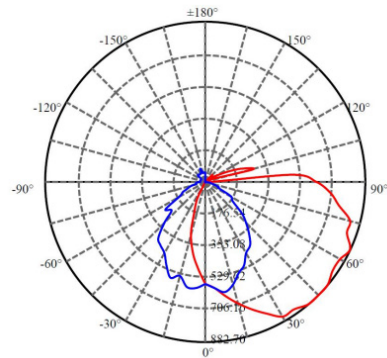

- Comparable to 150W HID.
- Fixture features 3 operating modes, PIR motion sensor, timer and full brightness.
- LED indicator shows the nights remaining on the current charge.
- Lithium Ion battery lasts over 1500 charge cycles.
- Perfect for illuminating doorways, walkways, railings and more.
- Dimensions (L x W x H): 8" x 3" x 5"

LIGHT DISTRIBUTION CHART

BATTERY CHARGE TIME

BATTERY CHARGE TEMP

BATTERY LIFE*

REPLACEABLE BATTERY

BEAM ANGLE

FAST MOUNTING

OPERATING TEMP