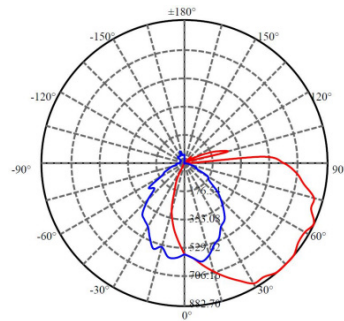

- Comparable to 35W Halogen
- Fixture features 3 operating modes, PIR motion sensor, timer and full brightness
- LED indicator shows the nights remaining on the current charge
- Lithium Ion battery lasts over 1500 charge cycles
- Perfect for illuminating doorways, walkways, railings and more
- Dimensions (L x W x H): 8" x 3" x 5"

Light Distribution Curve ->

| PART # | UPC | COMPARABLE TO | LUMENS | CCT |
|----------------------|--------------|---------------|--------|-------|
| SL-SWL-20W-40K-BK-G2 | 844006069124 | 35W HALOGEN | 1000 | 4000K |