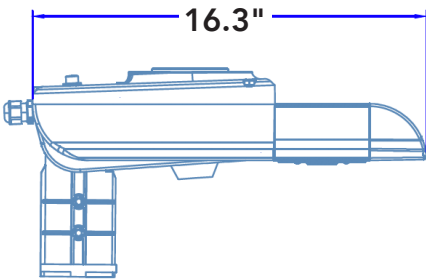

06.30.22 Information is subject to change without notice.

FREE TO SHINE

HYBRID

LED SOLAR AREA LIGHT
COMPARES TO 400W HID

Fixture Side View

Fixture Top View

(Total fixture weight = 30lbs)

Solar Panel