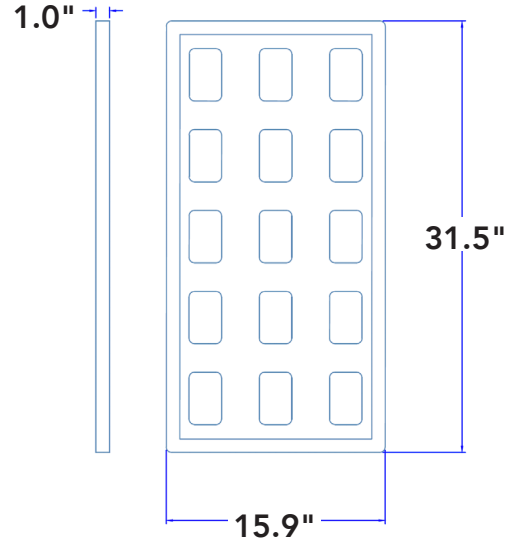

06.30.22 Information is subject to change without notice.

FREE TO SHINE

HYBRID

LED SOLAR AREA LIGHT
COMPARES TO 400W HID

Fixture Side View

Fixture Top View

(Total fixture weight = 30lbs)

Solar Panel