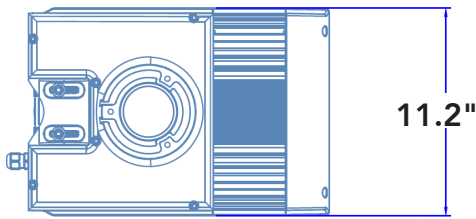

06.30.22 Information is subject to change without notice.

FREE TO SHINE

HYBRID

LED SOLAR AREA LIGHT
COMPARES TO 400W HID

Fixture Side View

Fixture Top View

(Total fixture weight = 30lbs)

Solar Panel